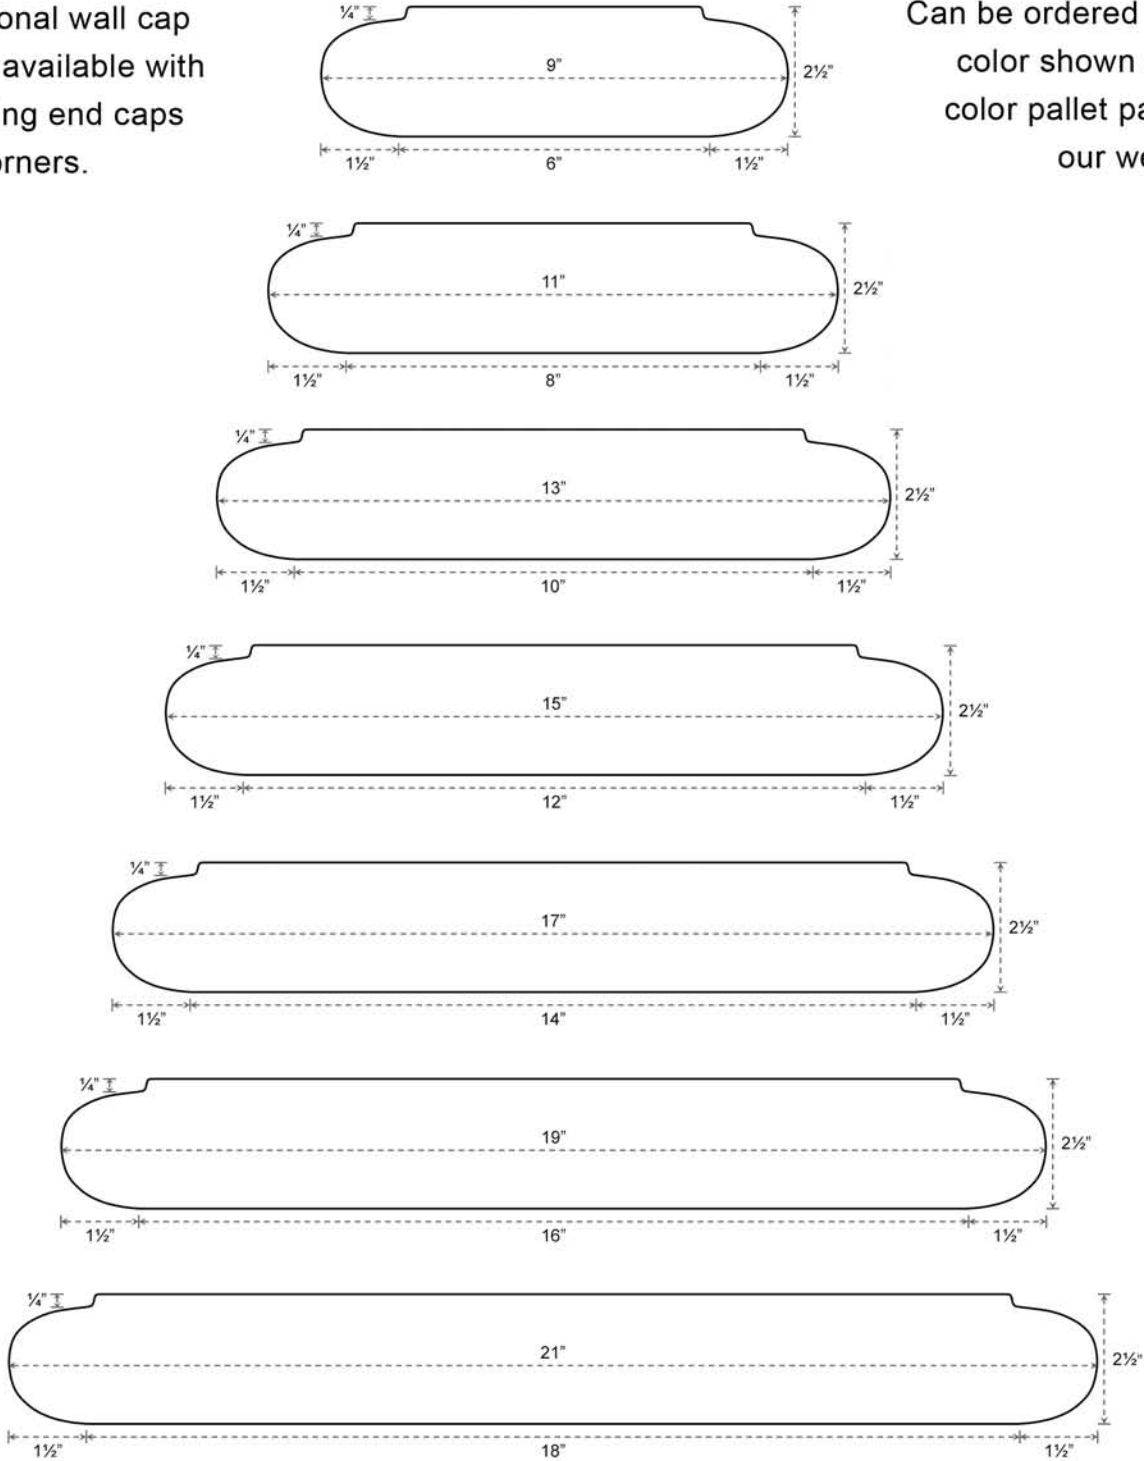

# 24" WALL CAP

# SK-304

Traditional wall cap series available with matching end caps and corners.

Can be ordered in any color shown on the color pallet page on our website.

Phone: 310-639-8960  
Fax: 310-639-8970

E-Mail: [info@calgacrete.com](mailto:info@calgacrete.com)  
Web: [www.calgacrete.com](http://www.calgacrete.com)